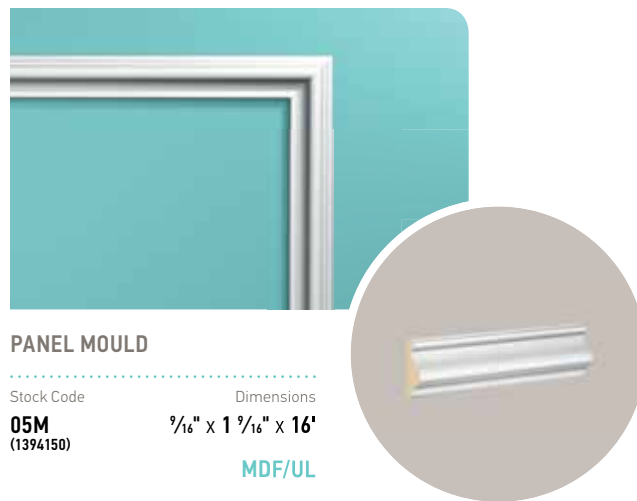

CROWN

Stock Code **270M**
(1416049)

Dimensions **1 1/16" x 6 3/4" x 16'**

MDF/UL

CASING

Stock Code **9053M**
(1678965)

Dimensions **1" x 4 1/2" x 17'**

MDF/UL