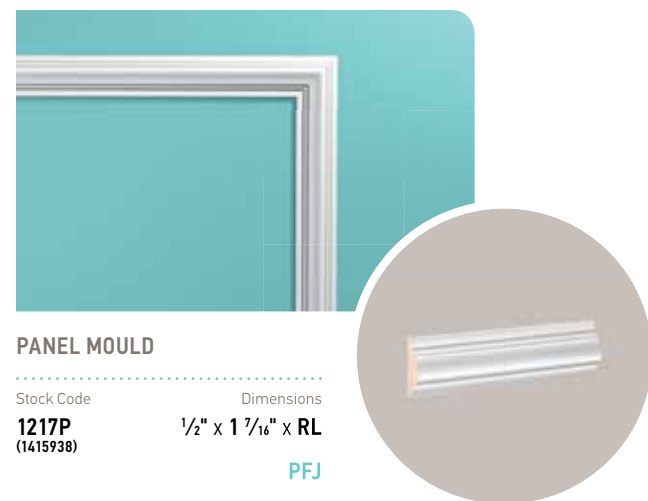

CASING

Stock Code **361PF17**
(1394457)

Dimensions **1 1/16" x 3 1/4" x 17'**

PFJ

BACKBAND

Stock Code **281A**
(1674680)

Dimensions **1 5/16" x 1 5/16" x 17'**

PFJ