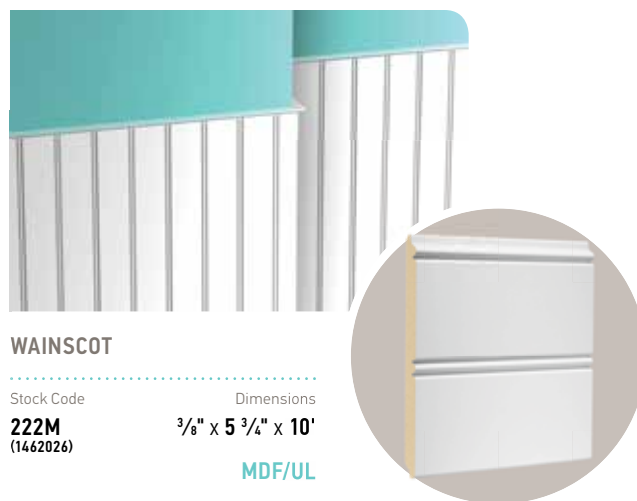

WAINSCOT

Stock Code **222M**
(1462026)

Dimensions **3/8" x 5 3/4" x 10'**

MDF/UL

recommended interior doors

When planning your Country room, consider a sturdy interior door that combines strong vertical lines with a simple Shaker wood design. This minimalist style perfectly complements the aesthetic of Country mouldings, colors and character.