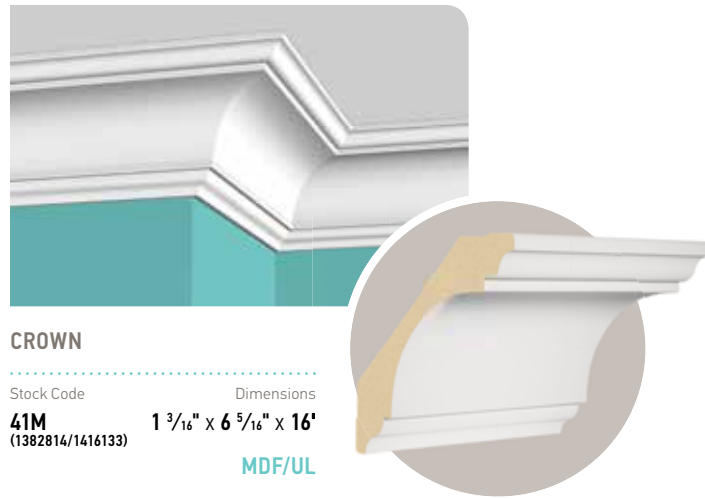

country all ceiling heights

The moulding profiles in this combination include sizes suitable for all ceiling heights.

CROWN

Stock Code **41M**
(1382814/1416133)

Dimensions **1 3/16" x 6 5/16" x 16'**

MDF/UL