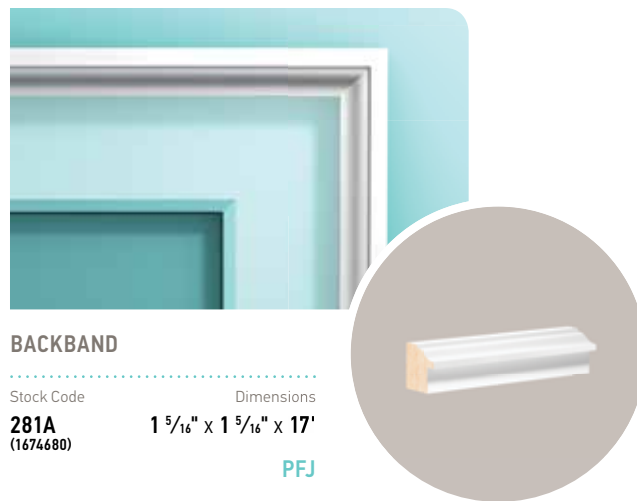

BACKBAND

Stock Code **281A**
(1674680)

Dimensions **1 5/16" x 1 5/16" x 17'**

PFJ